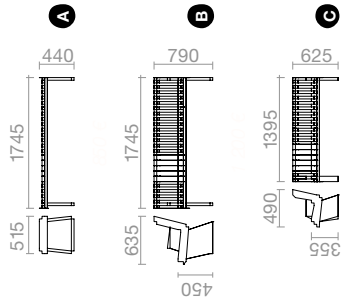

PASTEL

- **A** Banquette
- **B** Banc
- **C** Banc enfant

Backless bench, Bench & Bench children

As sise :
Lames acier métallisé et thermolaqué ép. 4 mm

Structure :
Fer plat acier métallisé et thermolaqué ép. 8 mm

Option pot :
Pot Amphor Ø 650 mm, page 16

Seat :
Metal coated and hot lacquered steel slats th. 4 mm

Structure :
Metal coated and hot lacquered steel flat bar th. 8 mm

Pot option :
Amphor Ø 650 mm, page 16

1. **Coloris standards :**
   Standard colors :
2. RAL 6019
   - RAL 6034
   - RAL 4005
   - RAL 3015
   - RAL 1034
   - RAL 2012
   - RAL 5024
   - RAL 7024